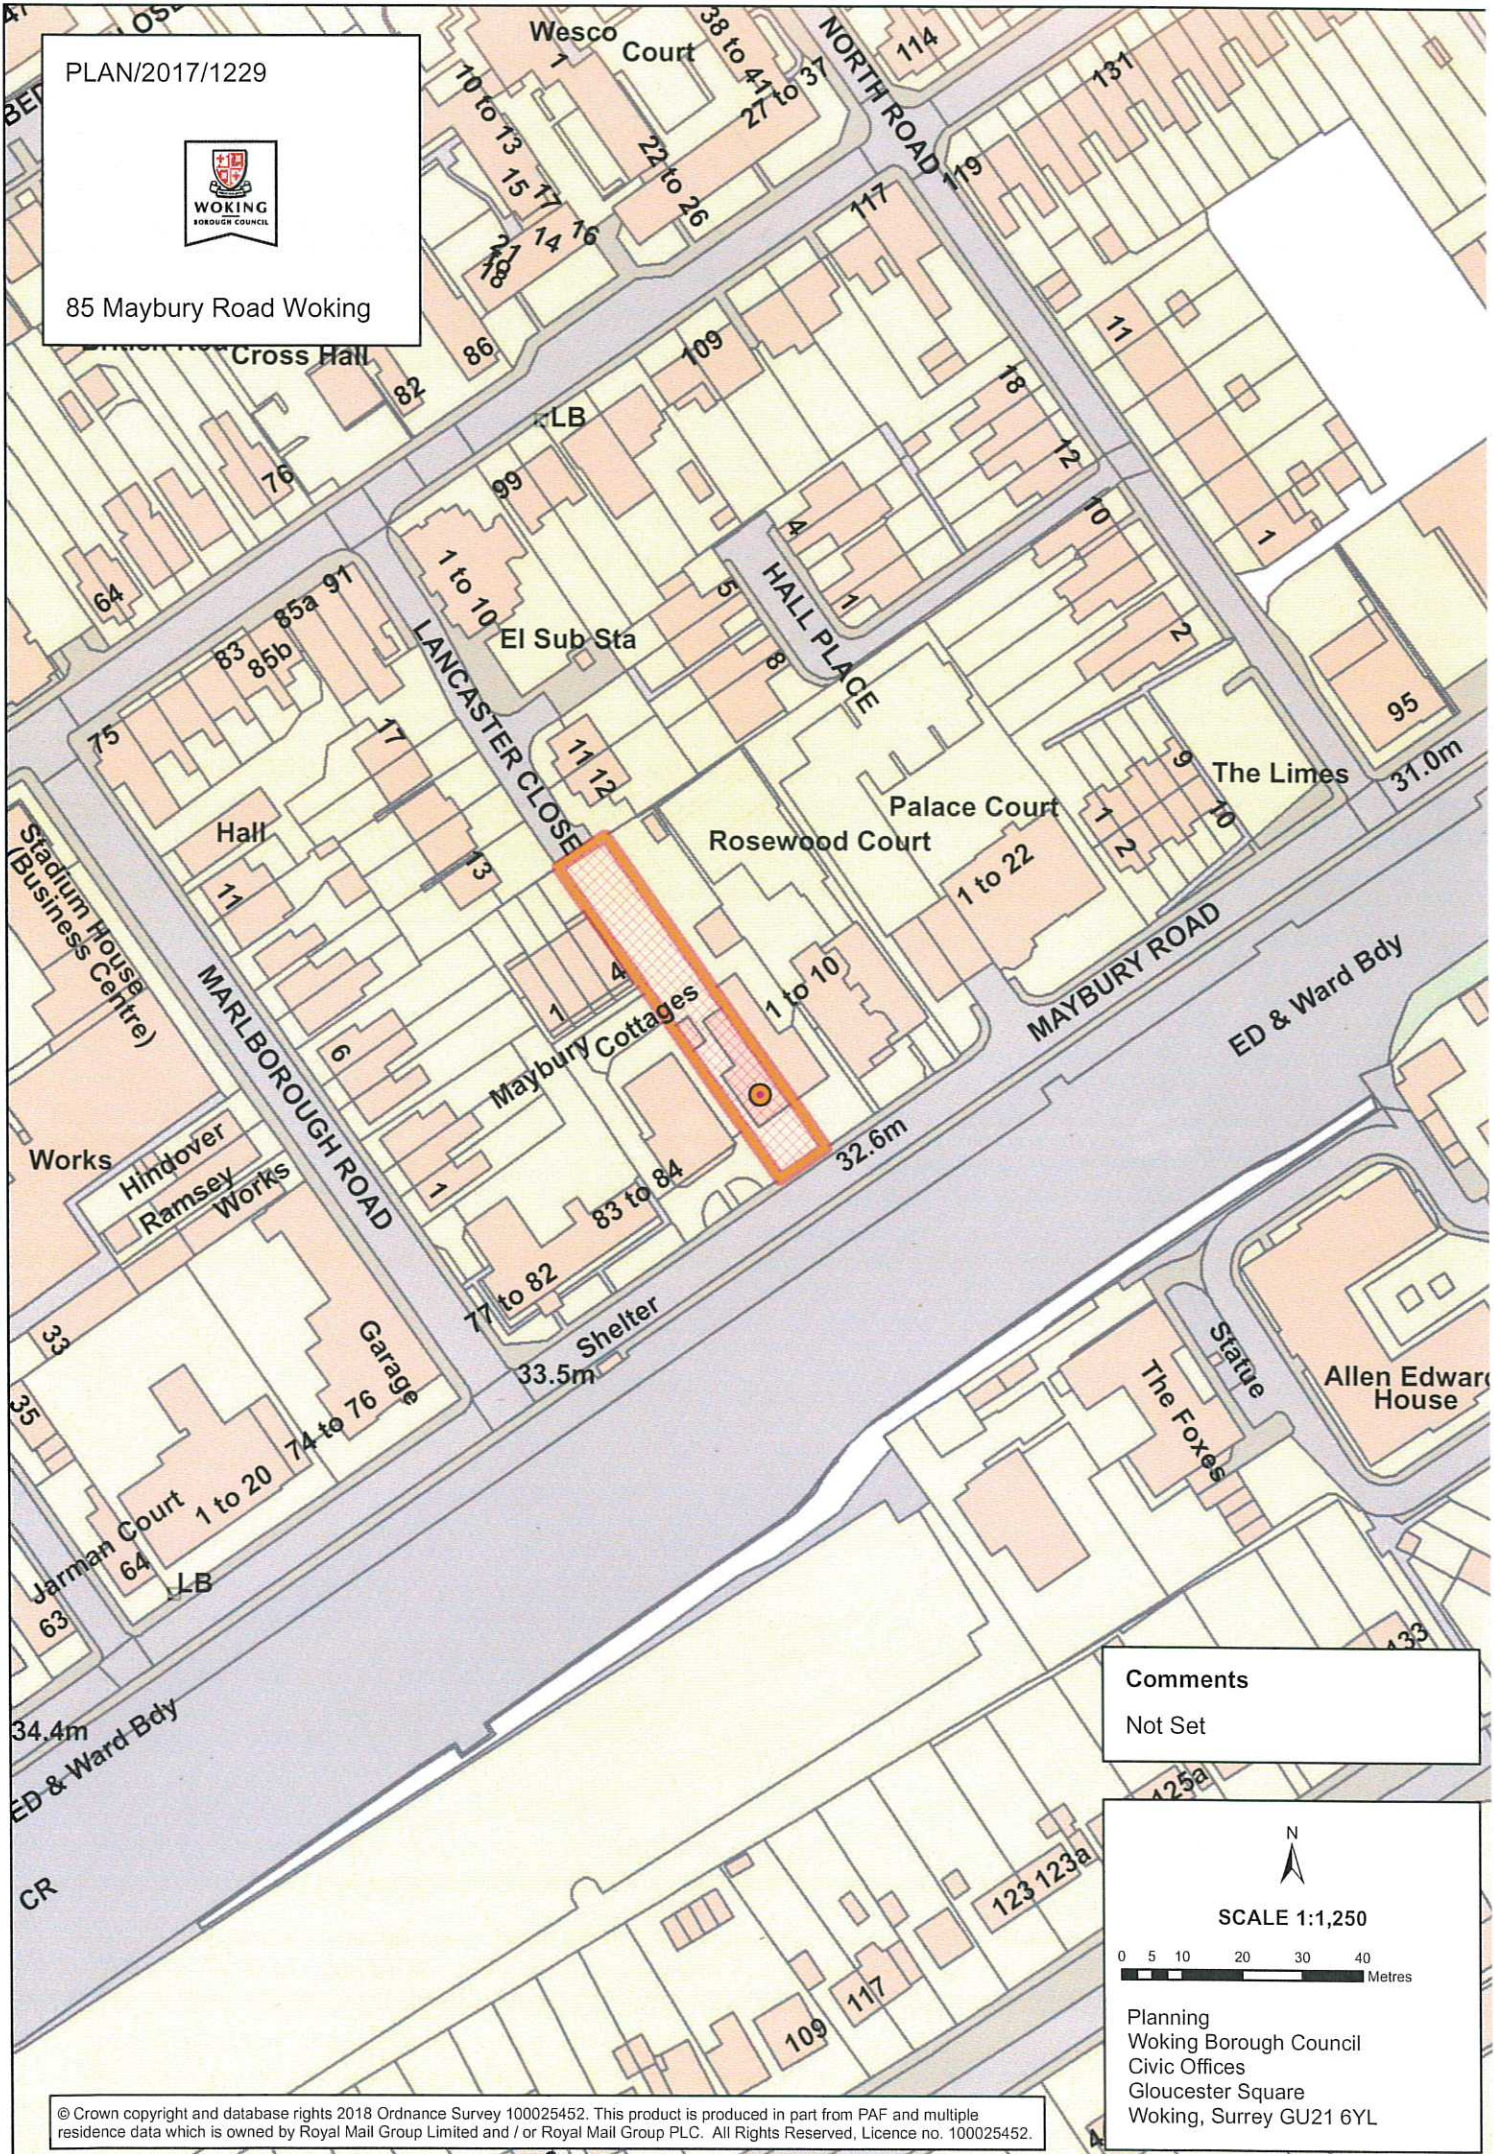

PLAN/2017/1229

85 Maybury Road Woking

Comments
Not Set

Planning
Woking Borough Council
Civic Offices
Gloucester Square
Woking, Surrey GU21 6YL